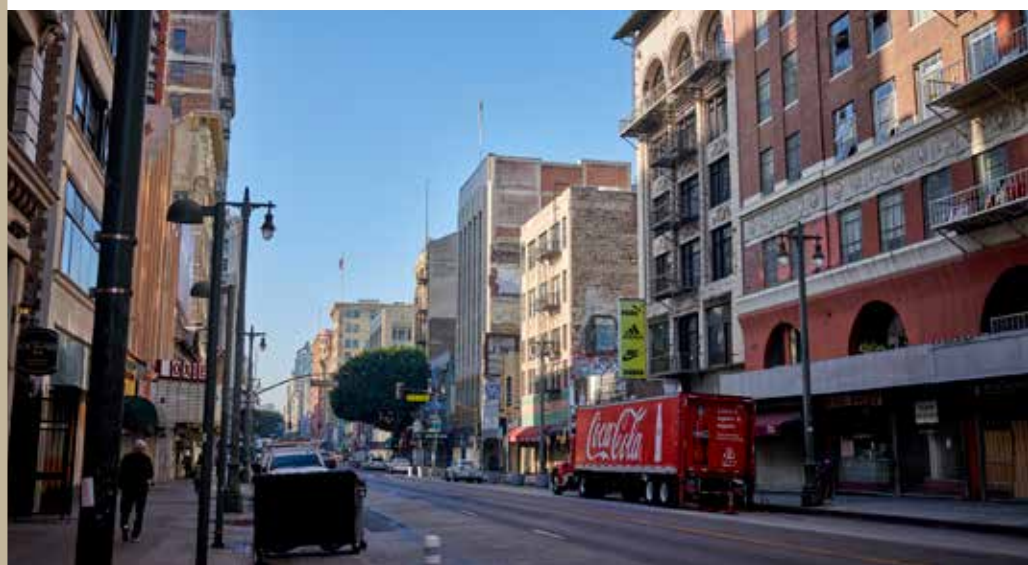

Downtown Los Angeles is the story of monied hipsters on one hand and Skid Row on the other. In-between the two, is the rapid rebirth of Broadway and the introduction of Pangolin Stages.

The Pangolin building at 519 Broadway was built in 1902 and once home to Maxine's, where young Hollywood starlets shopped for Roaring 20's fashion.

Today, the resurgence of the historic Broadway neighborhood includes Pangolin Stages where dozens of artisan builders create every conceivable dressed set you need in 7 days or less.

Whether your shooting man or monster, Pangolin will help breathe life into your project, quickly and on-budget!!

Let Pangolin Stages help tell your story.