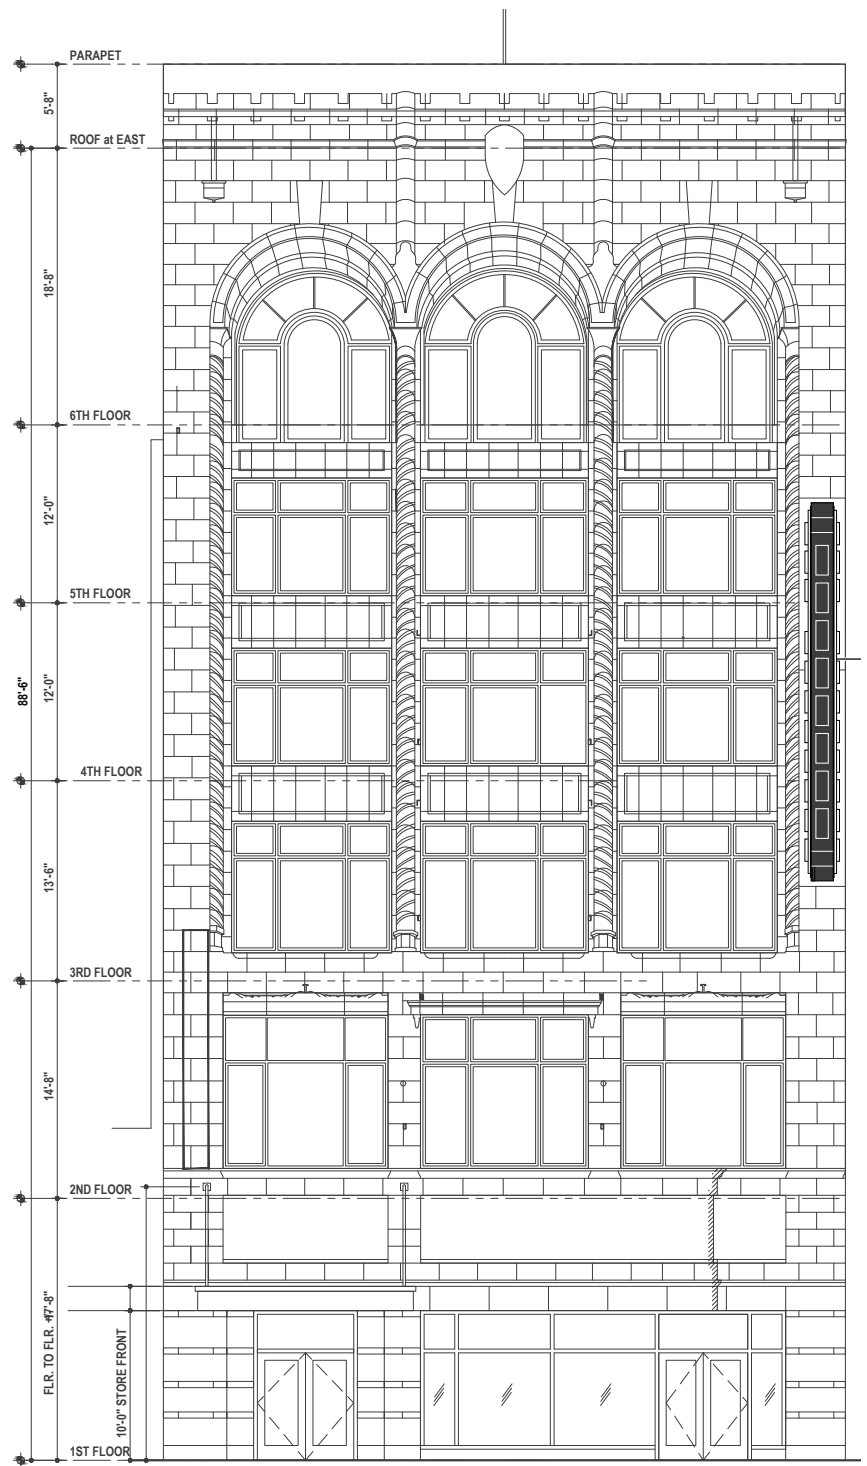

Downtown Los Angeles is the story of monied hipsters on one hand and Skid Row on the other. In-between the two, is the rapid rebirth of Broadway and the introduction of Pangolin Stages.

The Pangolin building at 519 Broadway was built in 1902 and once home to Maxine's, where young Hollywood starlets shopped for Roaring 20's fashion.

Today, the resurgence of the historic Broadway neighborhood includes Pangolin Stages where dozens of artisan builders create every conceivable dressed set you need in 7 days or less.

Whether your shooting man or monster, Pangolin will help breathe life into your project, quickly and on-budget!!

Let Pangolin Stages help tell your story.