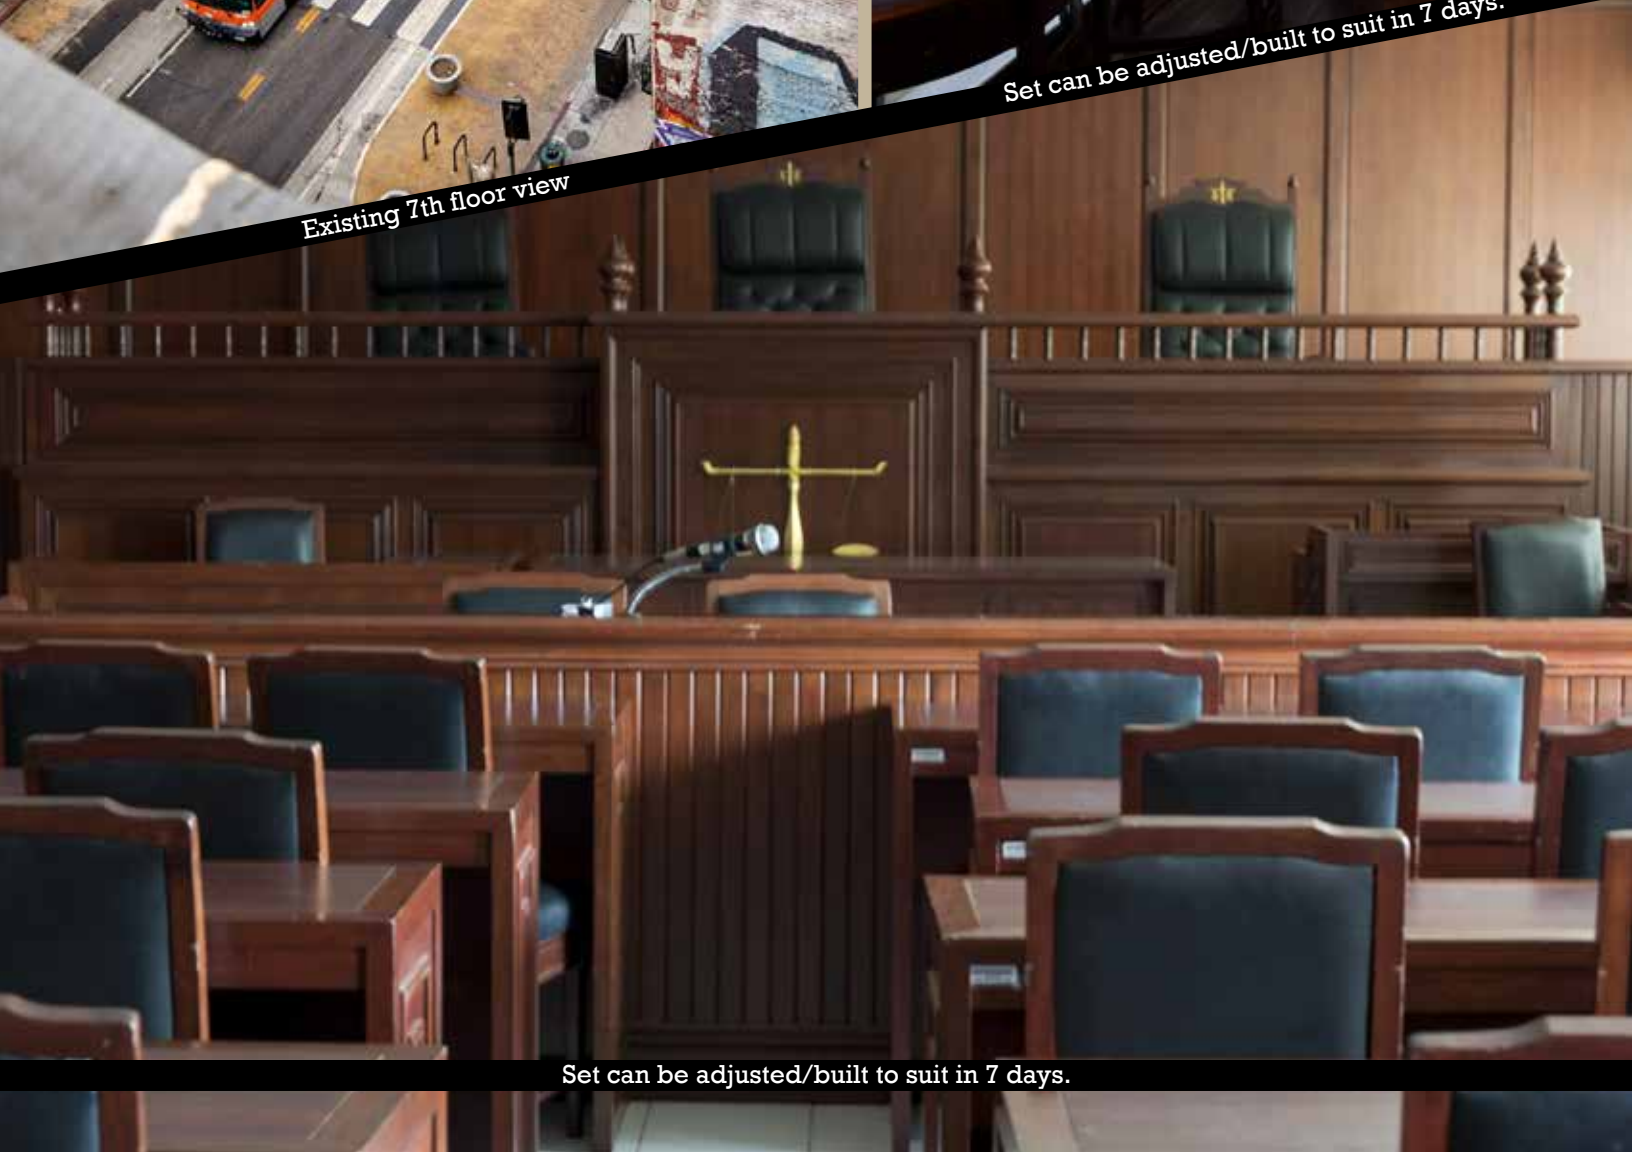

Existing above warehouse (2nd floor)

Existing elevator

Existing view of parapet and rooftop

Existing 7th floor view

Set can be adjusted/built to suit in 7 days.

Set can be adjusted/built to suit in 7 days.

Existing roof top view of Pershing Square

Set can be adjusted/built to suit in 7 days.

Set can be adjusted/built to suit in 7 days.

De vendis quo dem rectust ea dolupit ionsenis eria  
aspitibus ex esti ipsapid iærisit ullorero te mos  
denimi, quiduci odiosam fugitat volorem harum.